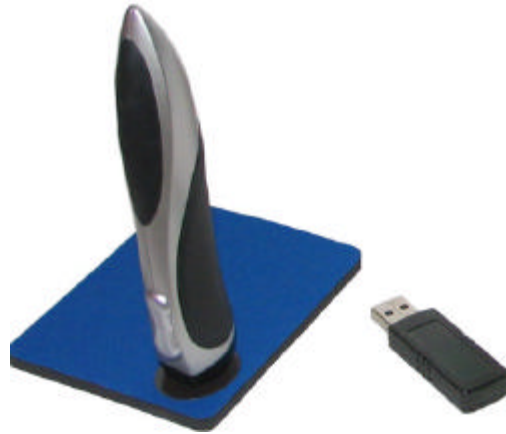

## Wireless PenMouse

The wireless "PenMouse" is a pen shaped optical wireless computer mouse that also works as a laser pointer. In the "Mouse Mode", it provides the convenience and comfort of a traditional pen with a "pen-and-paper"-like sensitivity for working over almost any non-reflective surfaces, including soft and irregular surfaces; such as a pillow or a person's lap. This unique property allows the user to change work positions at will. This minimizes fatigue and avoids potential carpal tunnel syndrome that may be linked to prolonged use of the traditional mouse. In "Presenter Mode", the wireless "PenMouse" performs like a wireless laser pointer with a 10-meter operating range. Though the wireless "PenMouse" works very well at the desktop, it also makes an excellent laptop mouse. Its size and minimal work space required, makes it perfect for portable uses.

You can use the pen mouse on almost any surface

Directly on desk

or on your lap

### FEATURES :

- 1000DPI true optical resolution.
- Patented optics also operates on soft and curved surface.
- 2.4GHz RF technology with 10 meter transmission distance.
- Built-in rechargeable Li battery.
- Non-disruptive USB based battery charging.
- Ergonomic pen style form factor.
- 2 independent mouse button
- Laser pointer.
- Page up/page down presenter function.
- Driver-free Plug-and-Play USB device.
- Weighs only 35gm/1,2oz.
- Dimensions :  $\frac{3}{4}$ "X1" (1.9x2.5cm) by 5 $\frac{1}{4}$ " (13.3cm) in length.