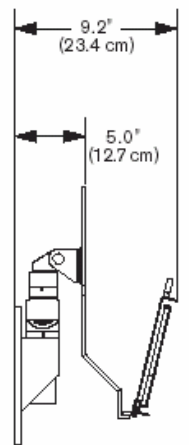

This wall-mountable data entry arm includes a number of valuable features... the keyboard tray angle can be easily adjusted. The tray can even be flipped up to fold flat against the monitor, saving space when not in use. The mouse pad quickly adapts for left- and right-handed users. The articulating arm can be folded flat against the wall, minimizing space consumption. The arm also features internal cable management which keeps cords out of view and out of harm's way.

- Keyboard tray features adjustable angle, flips up to save space when not in use.
- Keyboard tray adapts for right- and left-handed mouse users.
- Spring-assist tilter enables smooth tilt and pivot. Supports up to 55 lbs
- Internal cable management keeps cords out of view.
- Includes 75mm/100mm VESA adapter.
- Can be mounted on a 19" rail, to allow adjustable height.
- Weight Range 0 - 55 lbs.
- Model Number :
 - E9300HDDE (fixed wall mount)
 - E9300HDDER19 (mounted on a 19" rail)

9300-HD-DE

Specifications

TOP VIEW

SIDE VIEW

SIDE VIEW

CAPABILITIES

- Horizontal range22" (55.9 cm) of horizontal range
- RotationThree articulation joints
- Monitor compatibilityVESA® 75mm and100mm
- Cable managementCables are concealed in arm
- Monitor weight/model numberup to 55 lbs (24.9 kg) / 9300-HD-DE

FRONT VIEW

TOP VIEW