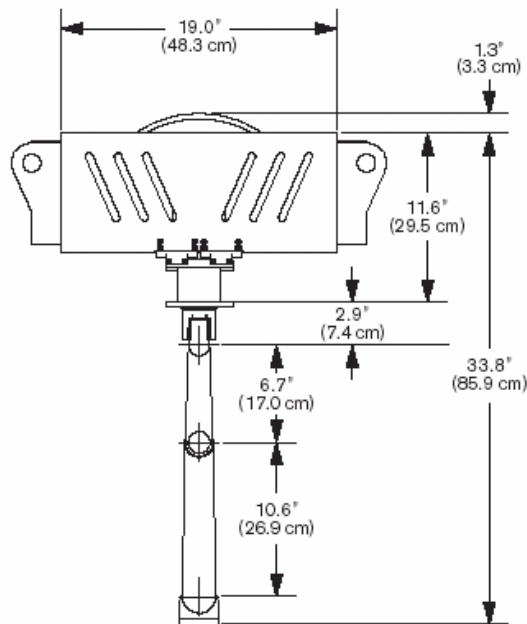

This wall-mountable data entry arm includes a number of valuable features... the keyboard tray angle can be easily adjusted. The tray can even be flipped up to fold flat against the monitor, saving space when not in use. The mouse pad quickly adapts for left- and right-handed users. The articulating arm can be folded flat against the wall, minimizing space consumption. The arm also features internal cable management which keeps cords out of view and out of harm's way.

- Keyboard tray features adjustable angle, flips up to save space when not in use.
- Keyboard tray adapts for right- and left-handed mouse users.
- Spring-assist tilter enables smooth tilt and pivot. Supports up to 55 lbs
- Internal cable management keeps cords out of view.
- Includes 75mm/100mm VESA adapter.
- Can be mounted on a 19" rail, to allow adjustable height.
- Weight Range 0 - 55 lbs.
- Model Number :
 - E9300HDDE (fixed wall mount)
 - E9300HDDER19 (mounted on a 19" rail)

9300-HD-DE

Specifications

TOP VIEW

SIDE VIEW

SIDE VIEW

CAPABILITIES

- Horizontal range22" (55.9 cm) of horizontal range
- RotationThree articulation joints
- Monitor compatibilityVESA® 75mm and100mm
- Cable managementCables are concealed in arm
- Monitor weight/model numberup to 55 lbs (24.9 kg) / 9300-HD-DE

FRONT VIEW

TOP VIEW