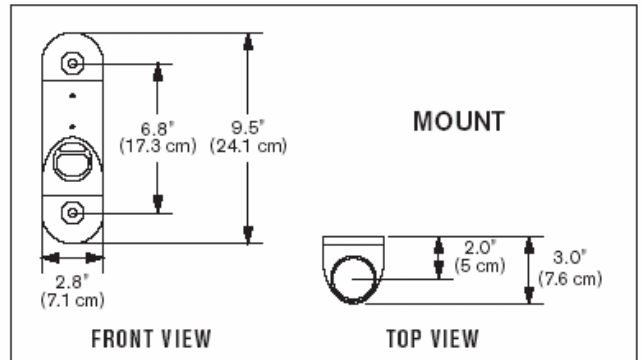

- Keyboard tray features adjustable angle, flips up to save space when not in use.
- Keyboard tray adapts for right- and left-handed mouse users.
- Spring-assist tilter enables smooth tilt and pivot. Supports up to 55 lbs
- Internal cable management keeps cords out of view.
- Includes 75mm/100mm VESA adapter.
- Can be mounted on a 19" rail, to allow adjustable height.
- Weight Range 0 - 55 lbs.
- Model Number :
 - E9300HDDE (fixed wall mount)
 - E9300HDDER19 (mounted on a 19" rail)

9300-HD-DE

Specifications

TOP VIEW

SIDE VIEW

SIDE VIEW

CAPABILITIES

- Horizontal range22" (55.9 cm) of horizontal range
- RotationThree articulation joints
- Monitor compatibilityVESA® 75mm and100mm
- Cable managementCables are concealed in arm
- Monitor weight/model numberup to 55 lbs (24.9 kg) / 9300-HD-DE

FRONT VIEW

TOP VIEW