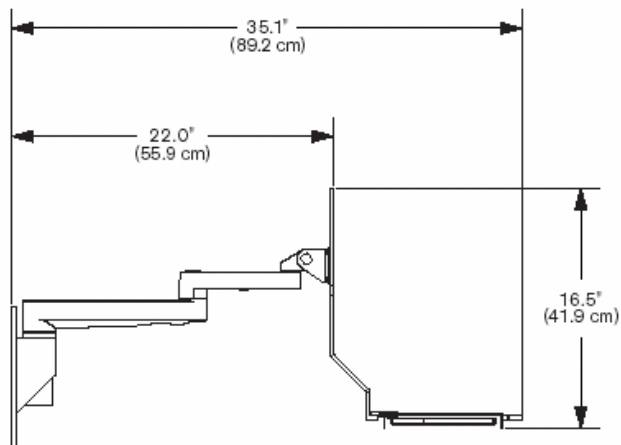

- Keyboard tray features adjustable angle, flips up to save space when not in use.
- Keyboard tray adapts for right- and left-handed mouse users.
- Spring-assist tilter enables smooth tilt and pivot. Supports up to 55 lbs
- Internal cable management keeps cords out of view.
- Includes 75mm/100mm VESA adapter.
- Can be mounted on a 19" rail, to allow adjustable height.
- Weight Range 0 - 55 lbs.
- Model Number :
 - E9300HDDE (fixed wall mount)
 - E9300HDDER19 (mounted on a 19" rail)

9300-HD-DE

Specifications

TOP VIEW

SIDE VIEW

SIDE VIEW

CAPABILITIES

- Horizontal range22" (55.9 cm) of horizontal range
- RotationThree articulation joints
- Monitor compatibilityVESA® 75mm and100mm
- Cable managementCables are concealed in arm
- Monitor weight/model numberup to 55 lbs (24.9 kg) / 9300-HD-DE

FRONT VIEW

TOP VIEW